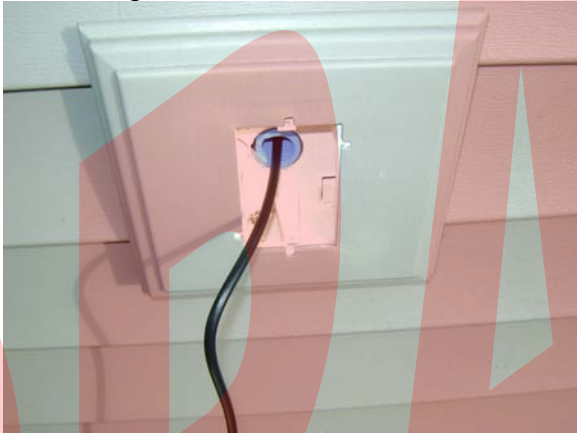

1. Satellite Dish may be installed on Deck Post (optimally), Deck Rail, or Deck Fascia
  - a. DO NOT ATTACH SATELLITE DISH THROUGH SIDING
2. Attach Satellite Cable to Deck Post
  - a. DO NOT ATTACH CABLE THROUGH SIDING
3. Attach Satellite Cable to Decking Under Rail
  - a. Cable MUST NOT be installed to create a Trip Hazard
4. Attach Satellite Cable to Decking or Along Building Wall
  - a. Cable MUST NOT be installed to create a Trip Hazard
5. Use only Adhesive or hanging clips on siding (see allowable examples)
  - a. No Screws, Nails, Hooks are allowed to penetrate the siding

Do Not Install Satellite Cable Across Patio

7. Remove Cover

8. Reveal String in Box
  - a. String is to "fish" cable to Interior Boxes
  - b. DO NOT REMOVE STRING

Interior Plate

9. Remove Interior Plate to Reveal Strings
  - a. String is to “fish” cable to Interior Boxes
  - b. DO NOT REMOVE STRING

10. Determine which string is connected to Exterior Box  
a. DO NOT REMOVE STRING

11. Note:

- a. There is an individual string connected to the Exterior Box, Bedroom, and where applicable Second Bedroom and Loft

12. Attach Satellite Cable to String from Exterior Junction Box

13. Pull string from inside to "fish" Satellite Cable to inside

14. Repeat Steps #9-12 to "fish" Satellite Cable to other Rooms

15. How To Install Satellite Cable Through Exterior Plate Marked "SATELLITE DISH CONNECTION ONLY"