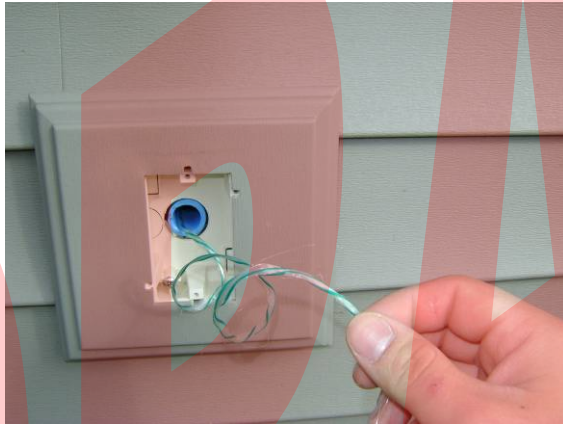

1. Satellite Dish may be installed on Deck Post (optimally), Deck Rail, or Deck Fascia
  - a. DO NOT ATTACH SATELLITE DISH THROUGH SIDING
2. Attach Satellite Cable to Deck Post
  - a. DO NOT ATTACH CABLE THROUGH SIDING
3. Attach Satellite Cable to Decking Under Rail
  - a. Cable MUST NOT be installed to create a Trip Hazard
4. Attach Satellite Cable to Decking or Along Building Wall
  - a. Cable MUST NOT be installed to create a Trip Hazard
5. Use only Adhesive or hanging clips on siding (see allowable examples)
  - a. No Screws, Nails, Hooks are allowed to penetrate the siding

Do Not Install Satellite Cable Across Patio

7. Remove Cover

8. Reveal String in Box
  - a. String is to "fish" cable to Interior Boxes
  - b. DO NOT REMOVE STRING

Interior Plate

9. Remove Interior Plate to Reveal Strings
  - a. String is to “fish” cable to Interior Boxes
  - b. DO NOT REMOVE STRING

10. Determine which string is connected to Exterior Box  
a. DO NOT REMOVE STRING

11. Note:

- a. There is an individual string connected to the Exterior Box, Bedroom, and where applicable Second Bedroom and Loft

12. Attach Satellite Cable to String from Exterior Junction Box

13. Pull string from inside to "fish" Satellite Cable to inside

14. Repeat Steps #9-12 to "fish" Satellite Cable to other Rooms

15. How To Install Satellite Cable Through Exterior Plate Marked "SATELLITE DISH CONNECTION ONLY"