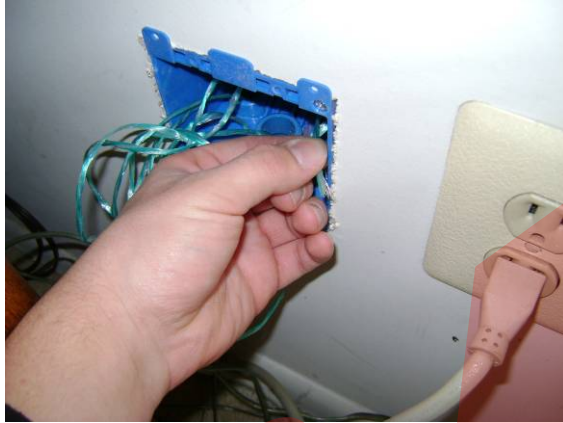

1. Satellite Dish may be installed on Deck Post (optimally), Deck Rail, or Deck Fascia
  - a. DO NOT ATTACH SATELLITE DISH THROUGH SIDING
2. Attach Satellite Cable to Deck Post
  - a. DO NOT ATTACH CABLE THROUGH SIDING
3. Attach Satellite Cable to Decking Under Rail
  - a. Cable MUST NOT be installed to create a Trip Hazard
4. Attach Satellite Cable to Decking or Along Building Wall
  - a. Cable MUST NOT be installed to create a Trip Hazard
5. Use only Adhesive or hanging clips on siding (see allowable examples)
  - a. No Screws, Nails, Hooks are allowed to penetrate the siding

Do Not Install Satellite Cable Across Patio

7. Remove Cover

8. Reveal String in Box
  - a. String is to "fish" cable to Interior Boxes
  - b. DO NOT REMOVE STRING

Interior Plate

9. Remove Interior Plate to Reveal Strings
  - a. String is to “fish” cable to Interior Boxes
  - b. DO NOT REMOVE STRING

10. Determine which string is connected to Exterior Box  
a. DO NOT REMOVE STRING

11. Note:

- a. There is an individual string connected to the Exterior Box, Bedroom, and where applicable Second Bedroom and Loft

12. Attach Satellite Cable to String from Exterior Junction Box

13. Pull string from inside to "fish" Satellite Cable to inside

14. Repeat Steps #9-12 to "fish" Satellite Cable to other Rooms

15. How To Install Satellite Cable Through Exterior Plate Marked "SATELLITE DISH CONNECTION ONLY"