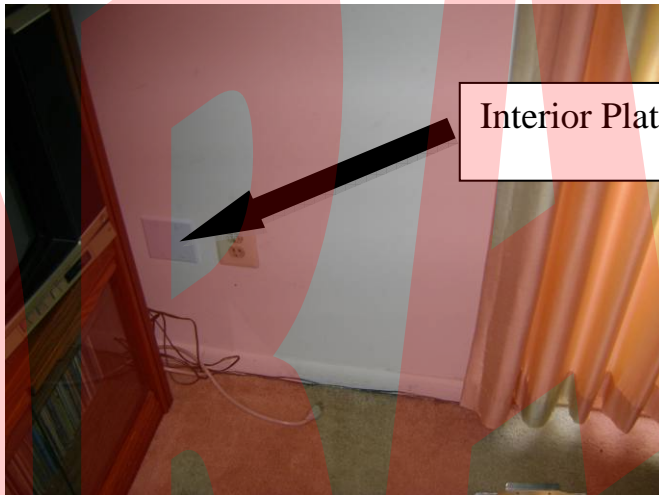

1. Satellite Dish may be installed on Deck Post (optimally), Deck Rail, or Deck Fascia
  - a. DO NOT ATTACH SATELLITE DISH THROUGH SIDING
2. Attach Satellite Cable to Deck Post
  - a. DO NOT ATTACH CABLE THROUGH SIDING
3. Attach Satellite Cable to Decking Under Rail
  - a. Cable MUST NOT be installed to create a Trip Hazard
4. Attach Satellite Cable to Decking or Along Building Wall
  - a. Cable MUST NOT be installed to create a Trip Hazard
5. Use only Adhesive or hanging clips on siding (see allowable examples)
  - a. No Screws, Nails, Hooks are allowed to penetrate the siding

**DO NOT INSTALL CABLE OR DISH THROUGH SIDING**

6. Install Satellite Cable Through Exterior Plate Marked "SATELLITE DISH CONNECTION ONLY"

- a. Do Not Install Satellite Cable Across Patio, See Steps 2-5

Exterior Satellite Plate

Do Not Install Satellite Cable Across Patio

7. Remove Cover

8. Reveal String in Box
  - a. String is to "fish" cable to Interior Boxes
  - b. DO NOT REMOVE STRING

Interior Plate

9. Remove Interior Plate to Reveal Strings
  - a. String is to “fish” cable to Interior Boxes
  - b. DO NOT REMOVE STRING